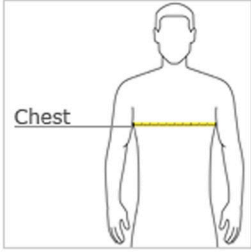

HOW TO MEASURE

CHEST

With arms down at sides, measure around the upper body, under arms and over the fullest part of the chest.

SIZE CHART

	M	L	XL
Chest	38-40	41-43	44-46

COLOR INFORMATION

True Red
PMS 200 C

True Royal
PMS 7686 C

Deep Orange
PMS 173 C

Forest Green
PMS 5605 C

Gold
PMS 1235 C

Silver
PMS 7537 C

HOW TO MEASURE

BUST

With arms down at sides, measure around the upper body, under arms and around the fullest part of the bust.

SIZE CHART

	S	M	L	XL
Size	4/6	8/10	12/14	16/18
Bust	35-36	37-38	39-41	42-44

COLOR INFORMATION

True Red
PMS 200 C

True Royal
PMS 7686 C

White
PMS WHITE

Hot Coral
CPMS NO MATCH

Lime Shock
PMS 375 C