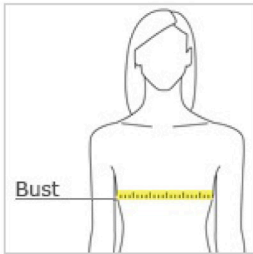

HOW TO MEASURE

CHEST

With arms down at sides, measure around the upper body, under arms and over the fullest part of the chest.

SIZE CHART

	M	L	XL
Chest	38-40	41-43	44-46

COLOR INFORMATION

True Red
PMS 200 C

True Royal
PMS 7686 C

Deep Orange
PMS 173 C

Forest Green
PMS 5605 C

Gold
PMS 1235 C

Silver
PMS 7537 C

HOW TO MEASURE

BUST

With arms down at sides, measure around the upper body, under arms and around the fullest part of the bust.

SIZE CHART

	S	M	L	XL
Size	4/6	8/10	12/14	16/18
Bust	35-36	37-38	39-41	42-44

COLOR INFORMATION

True Red
PMS 200 C

True Royal
PMS 7686 C

White
PMS WHITE

Hot Coral
CPMS NO MATCH

Lime Shock
PMS 375 C